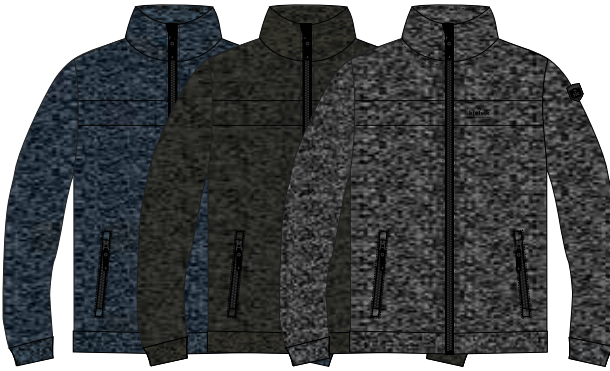

WILCO KNITWEAR S-5XL

BLUE GREEN GREY