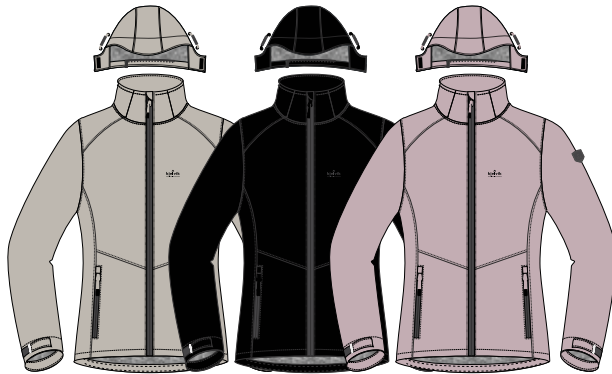

## AMIRA WATERPROOF JACKET 36-50

BLUE

SAND

PFC FREE

- WATERPROOF
- WINDPROOF
- WATER REPELLENT
- BREATHABLE
- TAPED SEAMS
- SOFT TOUCH

## VIEVE SOFTSHELL 36-50

SAND

BLACK

LIGHT PINK

PFC FREE

- WATER REPELLENT
- BREATHABLE
- SOFT TOUCH
- STRETCH
- DETACHABLE HOOD
- 3-LAYER