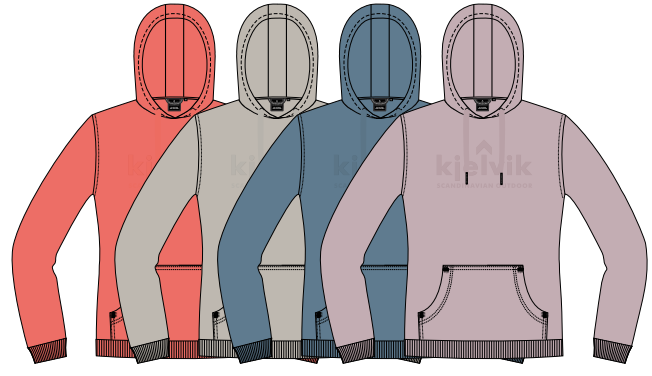

TIARA CVC FLEECE HOODIE 36-50

CORAL SAND BLUE LIGHT PINK

BREATHABLE

SOFT TOUCH

STRETCH

SYNTHETIC FABRIC

QUICK DRY