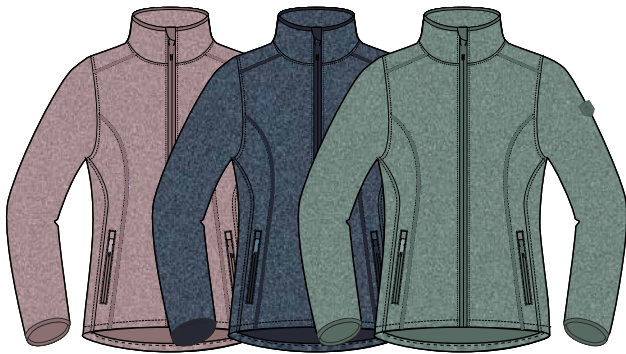

**↑**  
**kjelvik**  
 SCANDINAVIAN OUTDOOR

**SUMMER**  
**2024**

**NICOLE KNITWEAR 36-50**

**PINK NAVY GREEN**

BREATHABLE

SOFT TOUCH

STRETCH

QUICK DRY