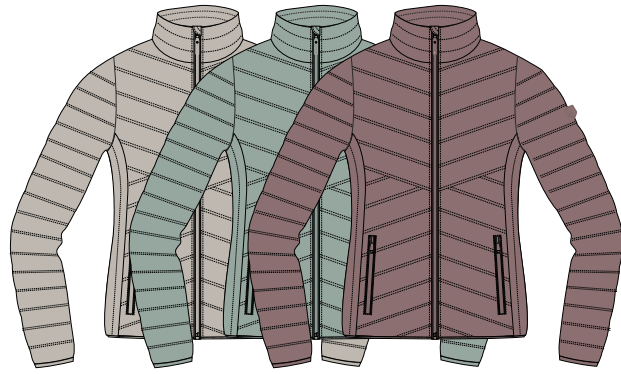

## PATRICIA BODYWARMER 36-50

NAVY

GREEN

BLACK

- WATER REPELLENT
- BREATHABLE
- SOFT TOUCH
- SYNTHETIC FABRIC
- STRETCH
- RECYCLED PADDING

**SUUS PADDED JACKET 36-50**

SAND LIGHT GREEN PINK

PFC FREE