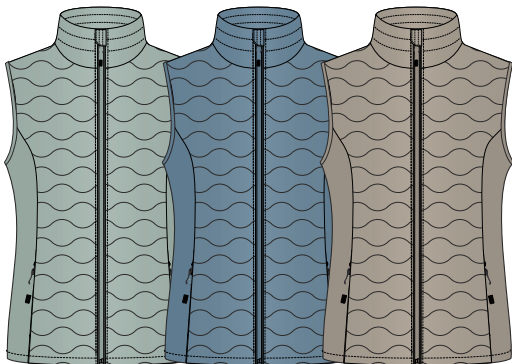

SILVIE BODYWARMER 36-50

LIGHT GREEN BLUE KHAKI

PFC FREE

WATER REPELLENT

BREATHABLE

SOFT TOUCH

SYNTHETIC FABRIC

STRETCH

RECYCLED PADDING