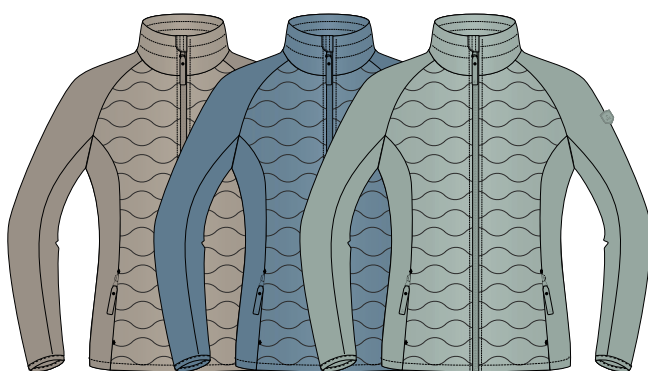

BIRGER HYBRID JACKET 36-50

KHAKI

BLUE

LIGHT GREEN

PFC FREE

- WATER REPELLENT
- BREATHABLE
- SOFT TOUCH
- SYNTHETIC FABRIC
- STRETCH
- RECYCLED PADDING