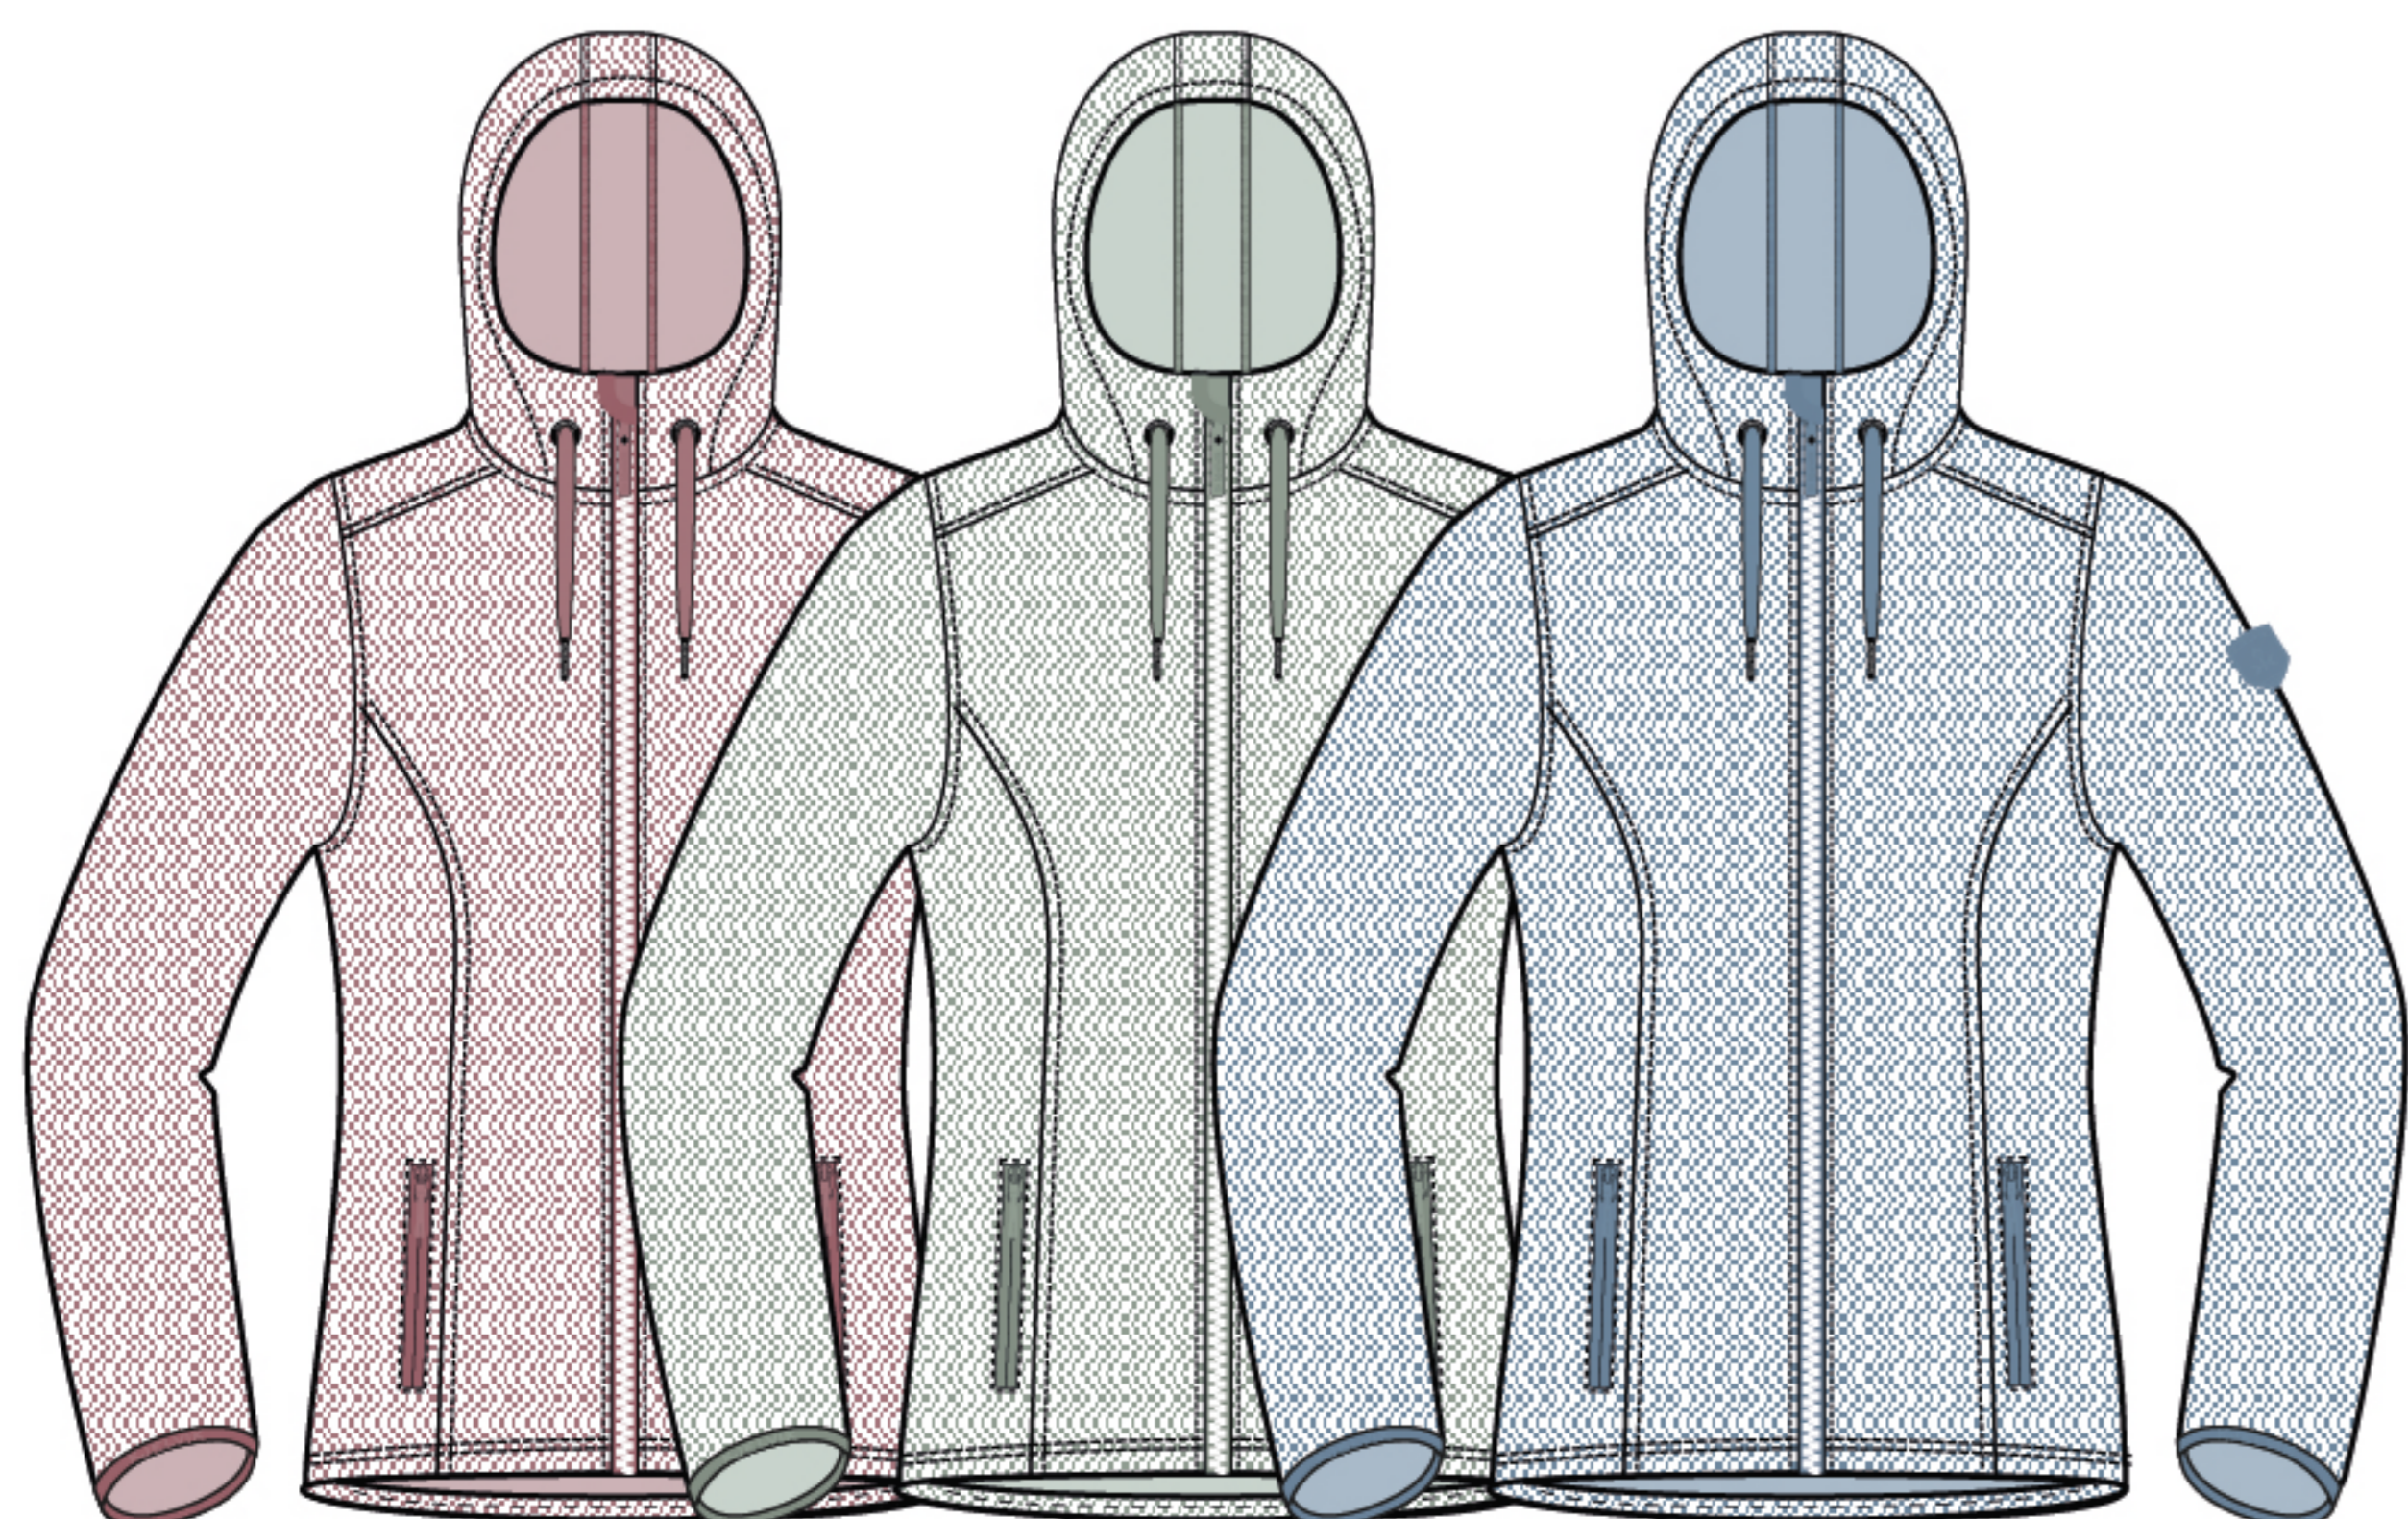

SOFT TOUCH

STRETCH

QUICK DRY

LIGHT WEIGHT

LOVI PATTERN KNITWEAR 36-50

PINK GREEN BLUE

BREATHABLE

SOFT TOUCH