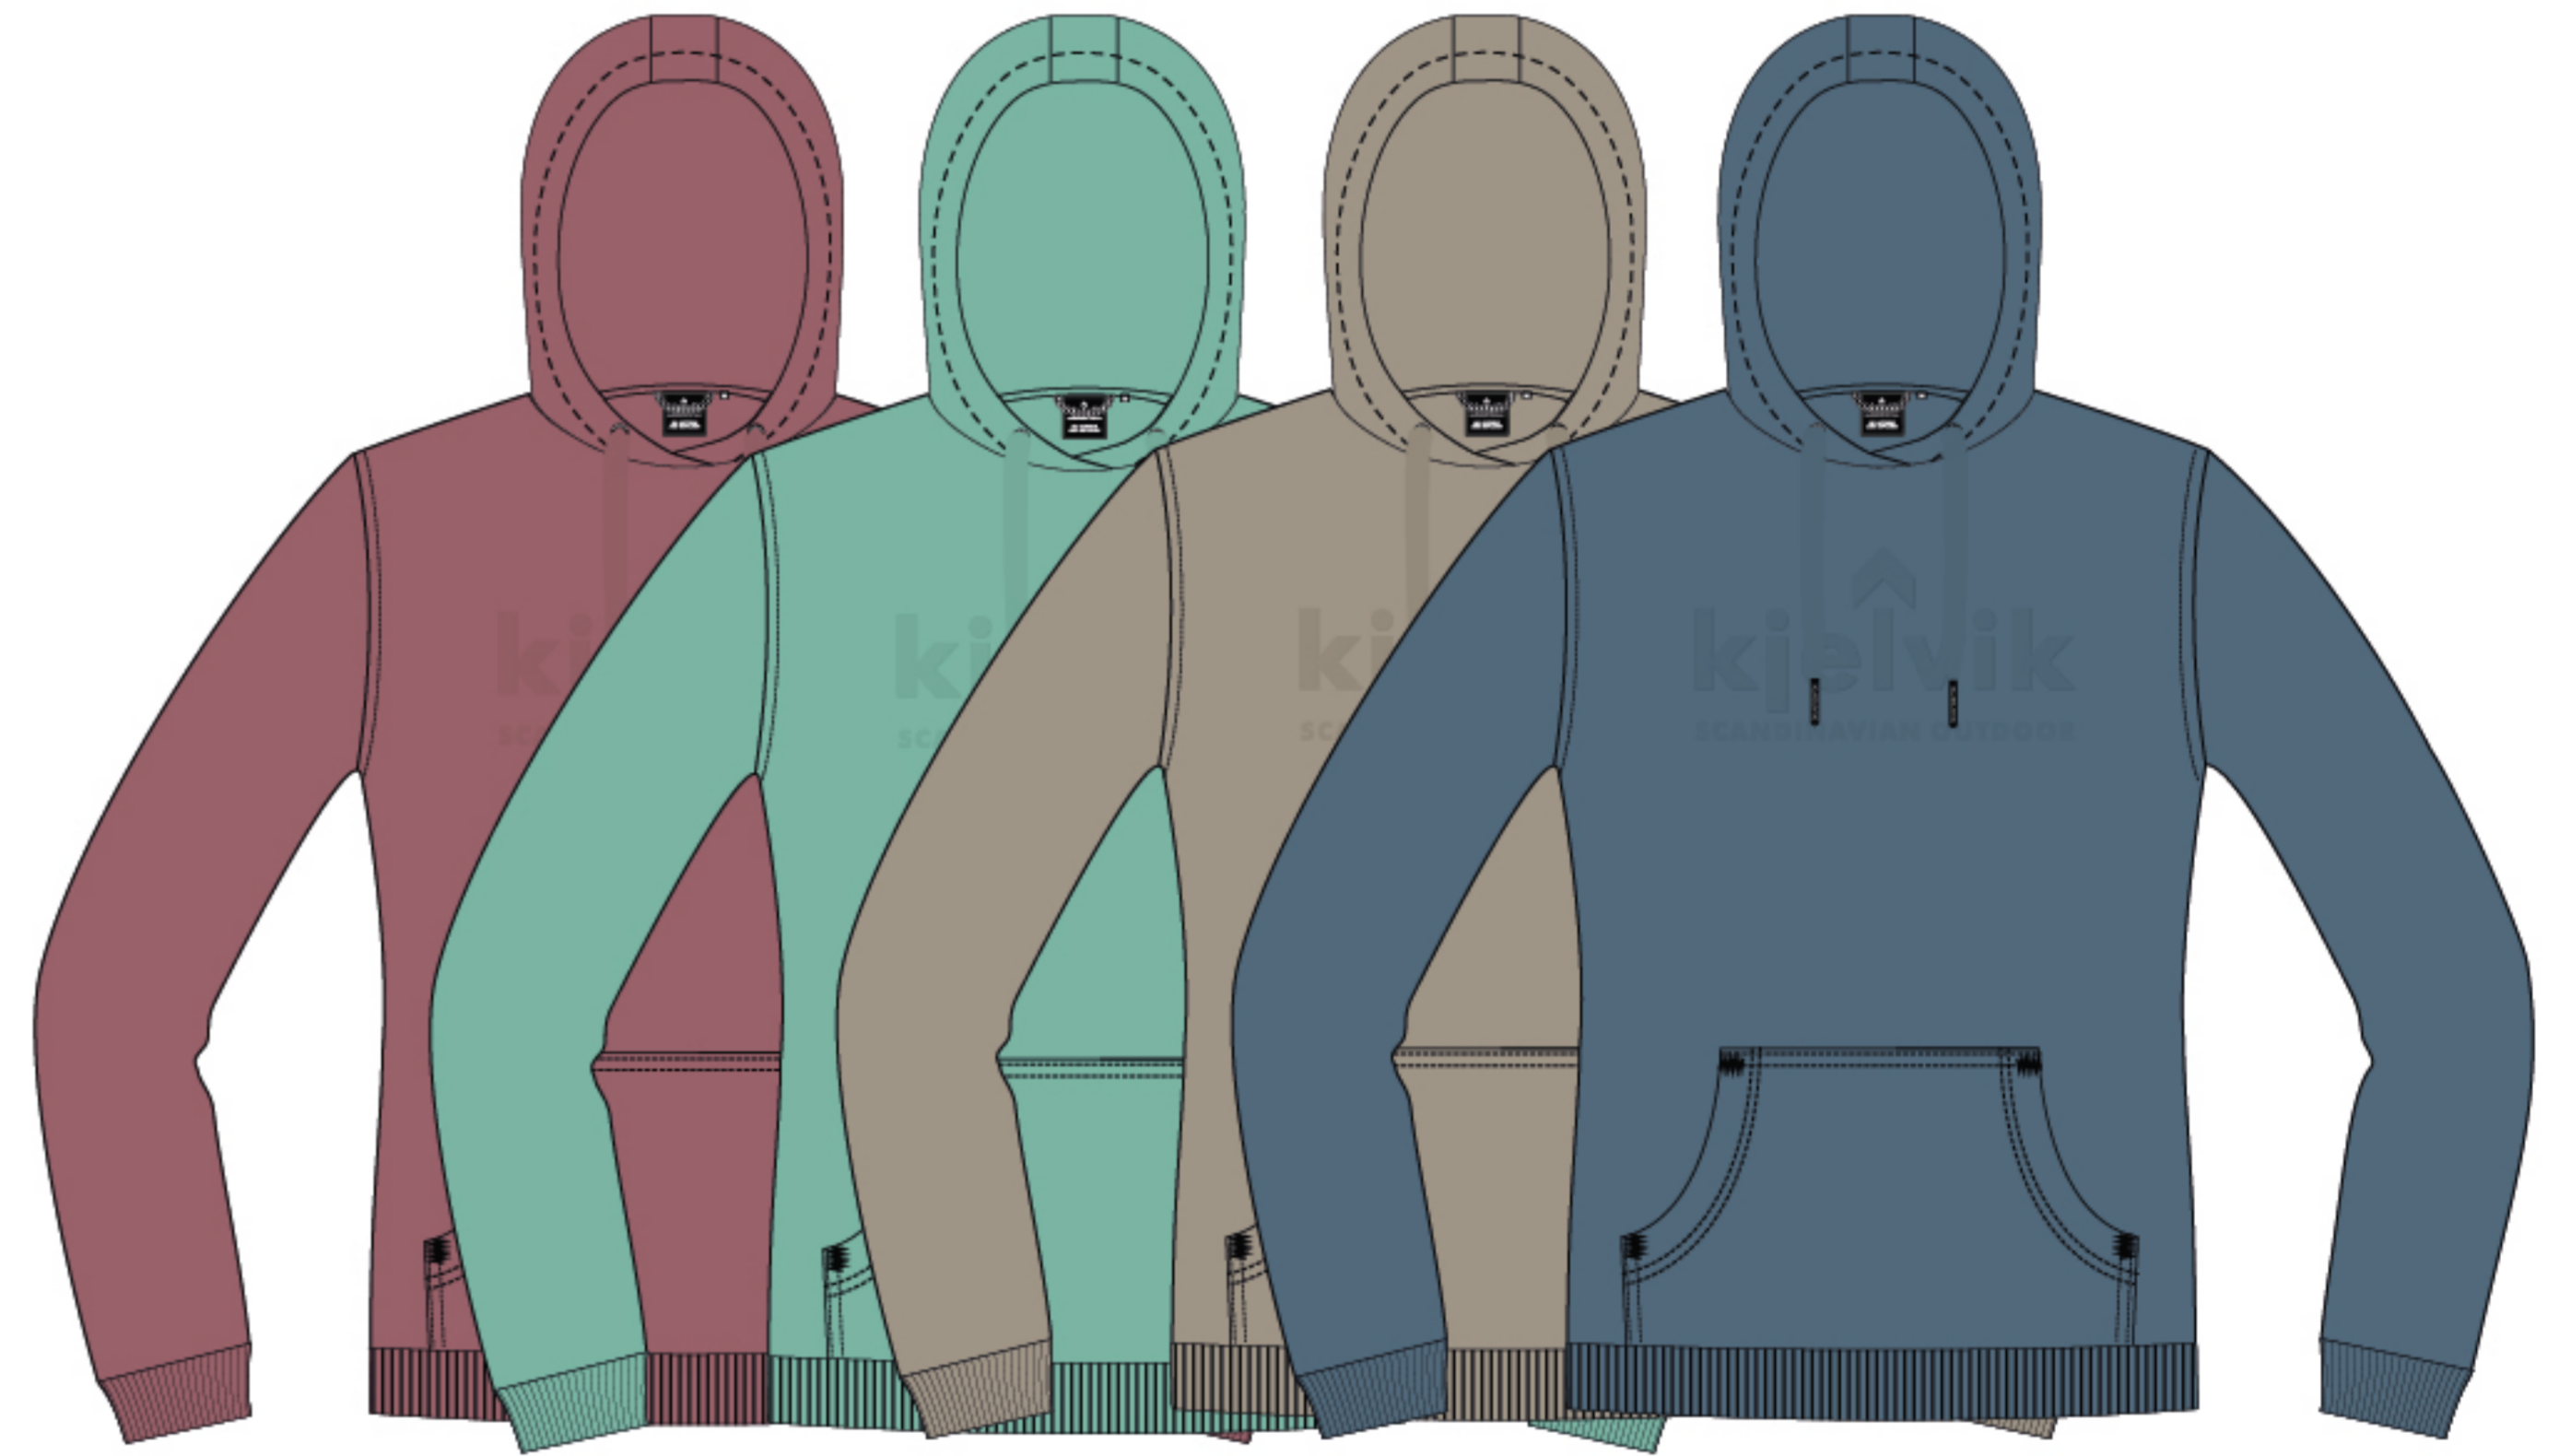

ELISE FLEECE HOODIE 36-50

PINK TURQUOISE SAND BLUE

BREATHABLE

SOFT TOUCH

STRETCH

QUICK DRY

LIGHT WEIGHT