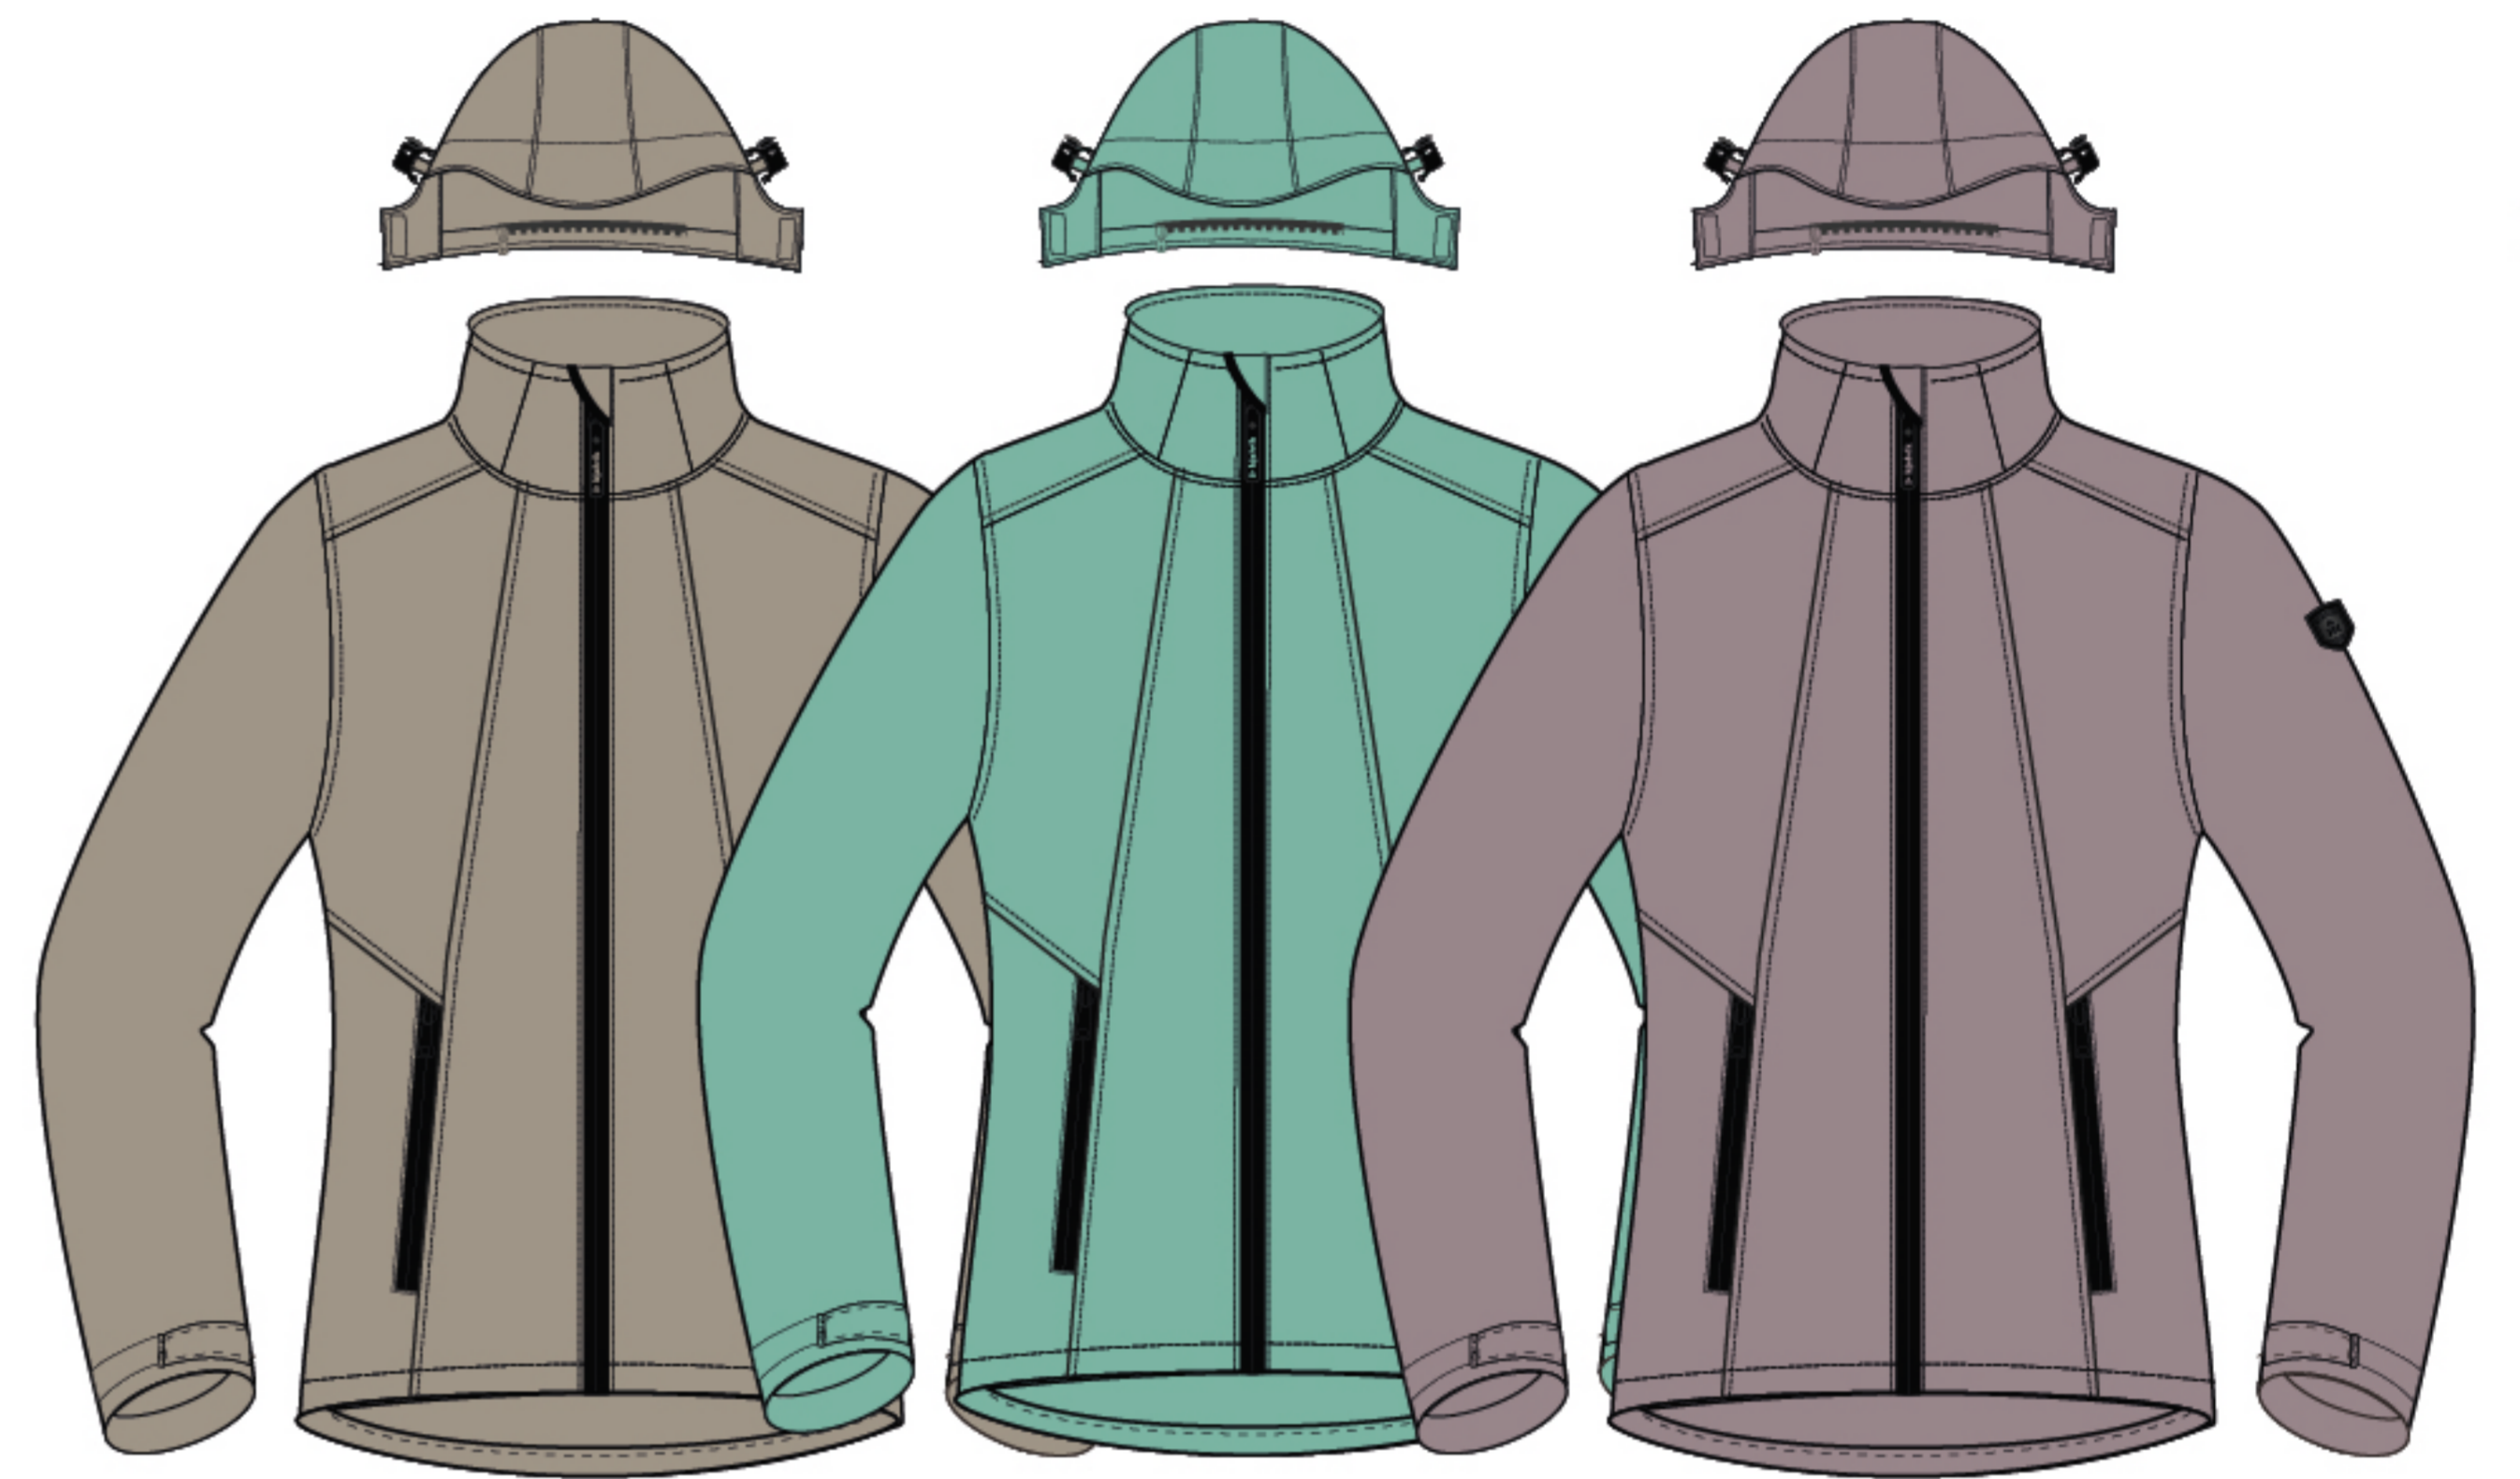

SIZE ADJUSTABLE

STRETCH

DETACHABLE HOOD

LEAH SOFTSHELL 36-50

SAND TURQUOISE PURPLE

PFC FREE

WATER REPELLENT

BREATHABLE