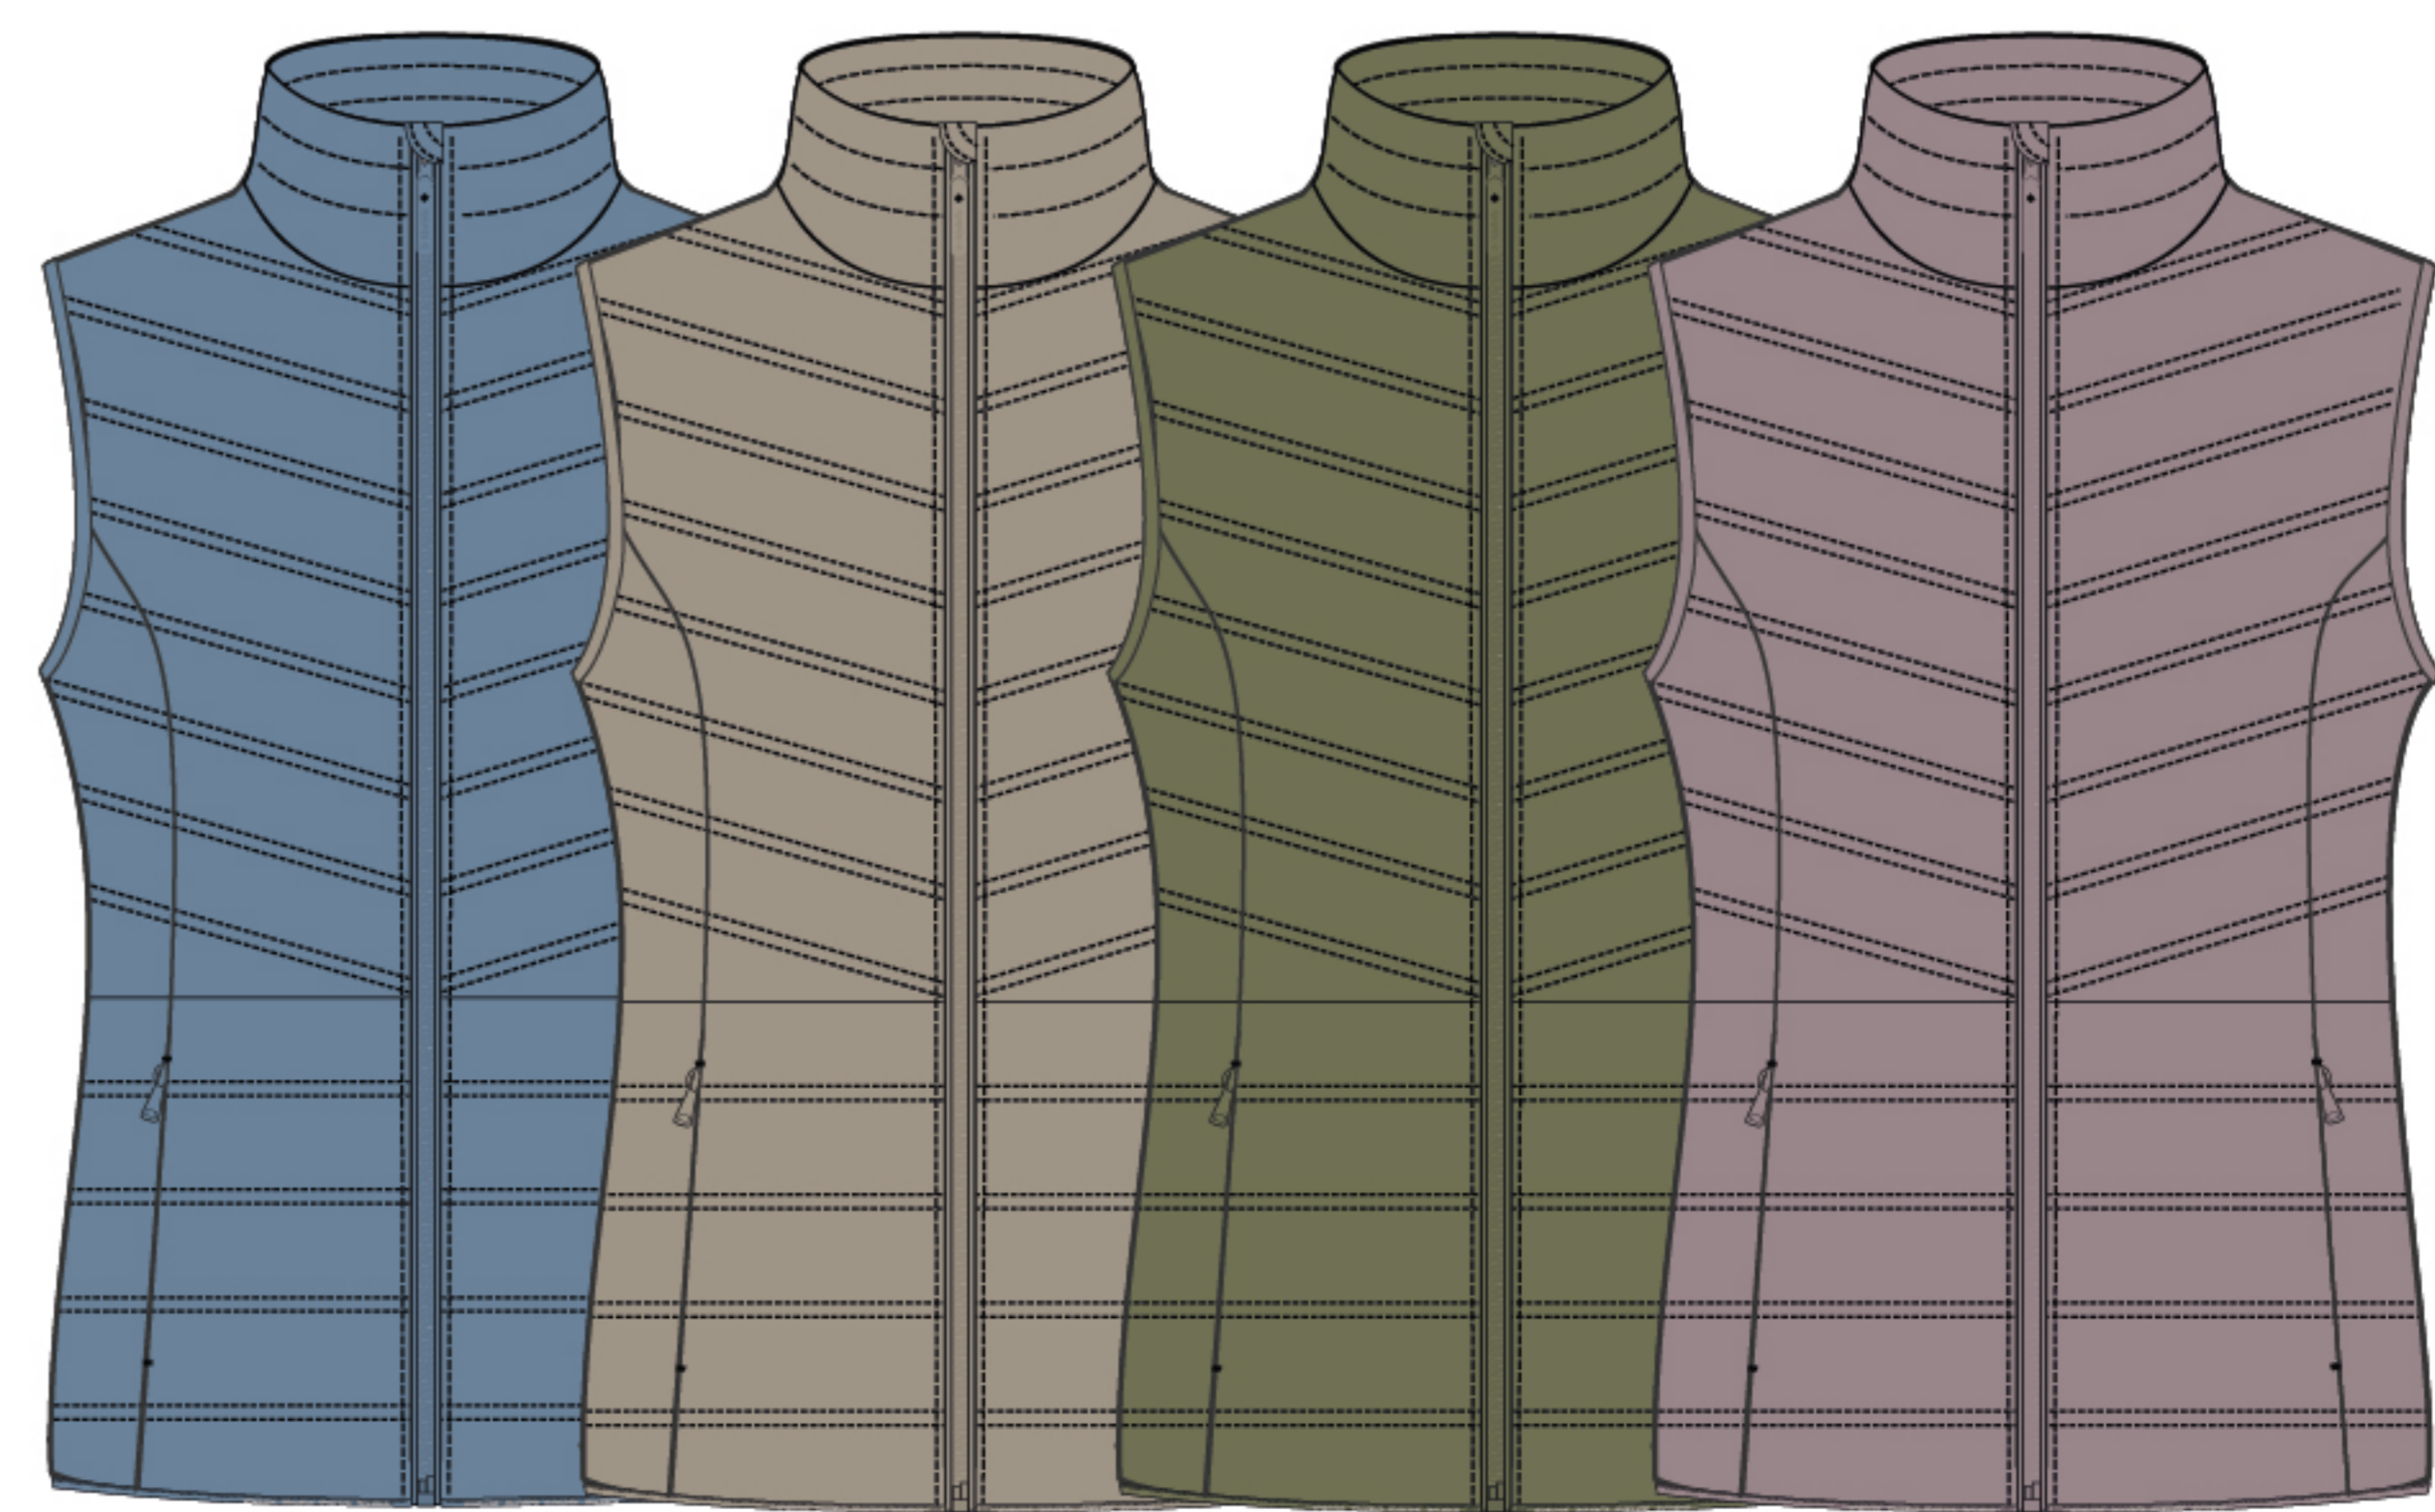

SOFT TOUCH

SYNTHETIC FABRIC

LIGHT WEIGHT

RECYCLED PADDING

BLUE

SAND

GREEN

PURPLE