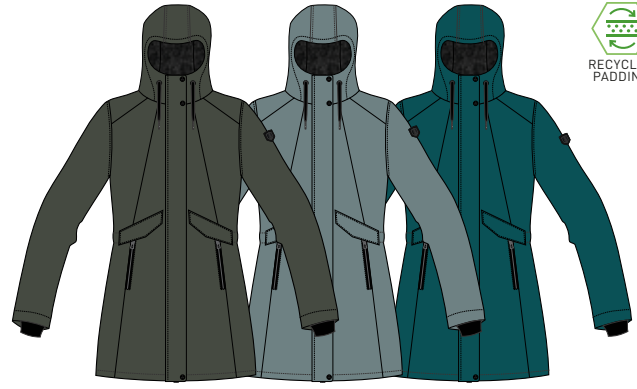

LAILA WATERPROOF JACKET 36-50

GREEN BLUE TEAL

- PFC FREE
- WINDPROOF
- RECYCLED PADDING
- WATERPROOF
- BREATHABLE
- SYNTHETIC FABRIC
- TAPED SEAMS
- SIZE ADJUSTABLE