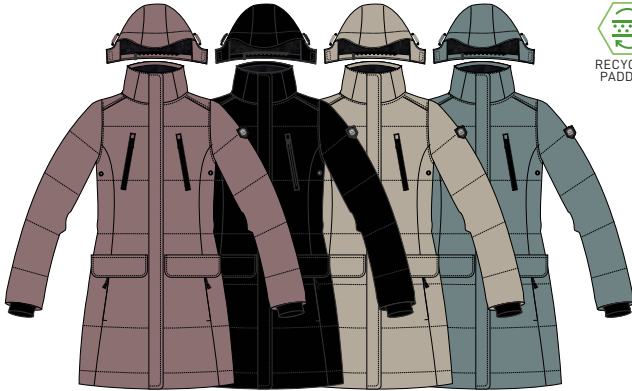

ISRA WINDPROOF JACKET 36-50

ROSE BLACK SAND BLUE

- PFC FREE
- WINDPROOF
- RECYCLED PADDING
- WATER REPELLENT
- BREATHABLE
- SOFT TOUCH
- DETACHABLE HOOD
- SYNTHETIC FABRIC