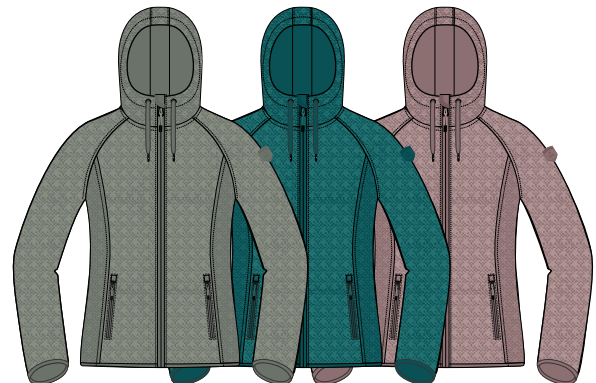

ELOISE PATTERN KNITWEAR 36-50

LIGHT GREEN TEAL ROSE

- BREATHABLE
- SOFT TOUCH
- STRETCH
- 2-LAYER
- SYNTHETIC FABRIC