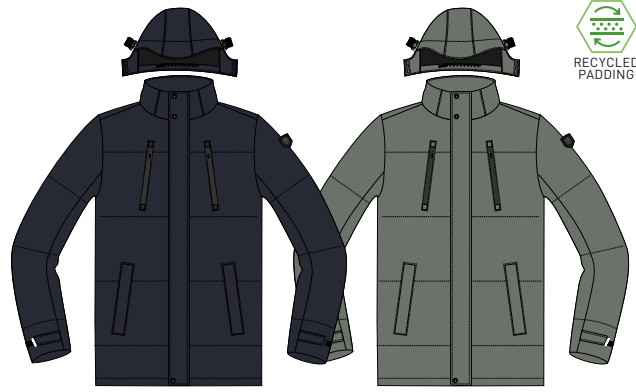

RAGNAR WINDPROOF JACKET S-5XL

NAVY GREEN

- PFC FREE
- WINDPROOF
- RECYCLED PADDING
- WATER REPELLENT
- BREATHABLE
- SYNTHETIC FABRIC
- DETACHABLE HOOD
- SIZE ADJUSTABLE