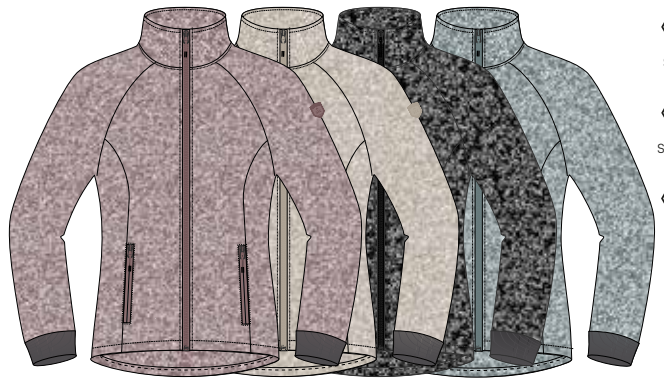

## WENDE MELANGE TERRY FABRIC 36-50

BALSAM GREEN

ROSE

BLUE

BREATHABLE

STRETCH

SYNTHETIC FABRIC

SOFT TOUCH

## SUVI TEDDY FLEECE 36-50

ROSE

SAND

BLACK

BLUE

BREATHABLE

STRETCH

SYNTHETIC FABRIC