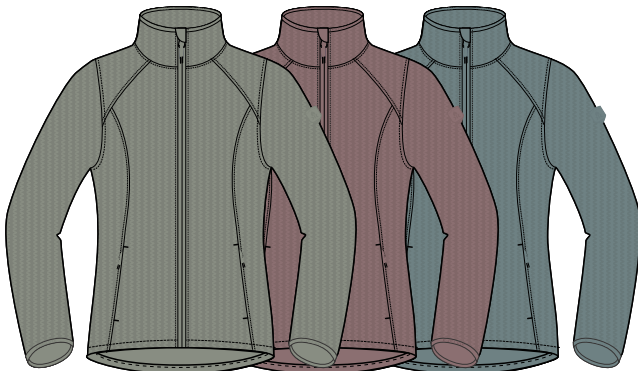

### REVA ZIGZAG FLEECE 36-50

LIGHT GREEN ROSE BLUE

- BREATHABLE
- STRETCH
- SYNTHETIC FABRIC
- SOFT TOUCH