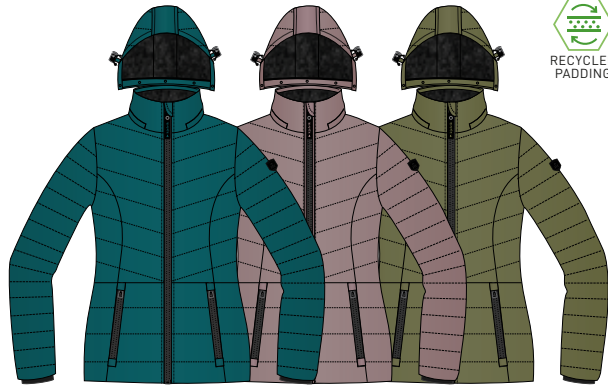

THYRA PADDED JACKET 36-50

TEAL ROSE OLIVE

- PFC FREE
- WINDPROOF
- RECYCLED PADDING
- WATER REPELLENT
- BREATHABLE
- SOFT TOUCH
- DETACHABLE HOOD
- SIZE ADJUSTABLE