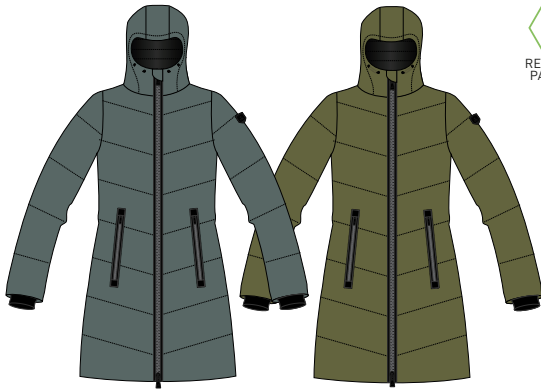

KIARA LONG PADDED JACKET 36-50

BALSAM GREEN OLIVE

- PFC FREE
- WINDPROOF
- RECYCLED PADDING
- WATER REPELLENT
- BREATHABLE
- SOFT TOUCH
- SYNTHETIC FABRIC